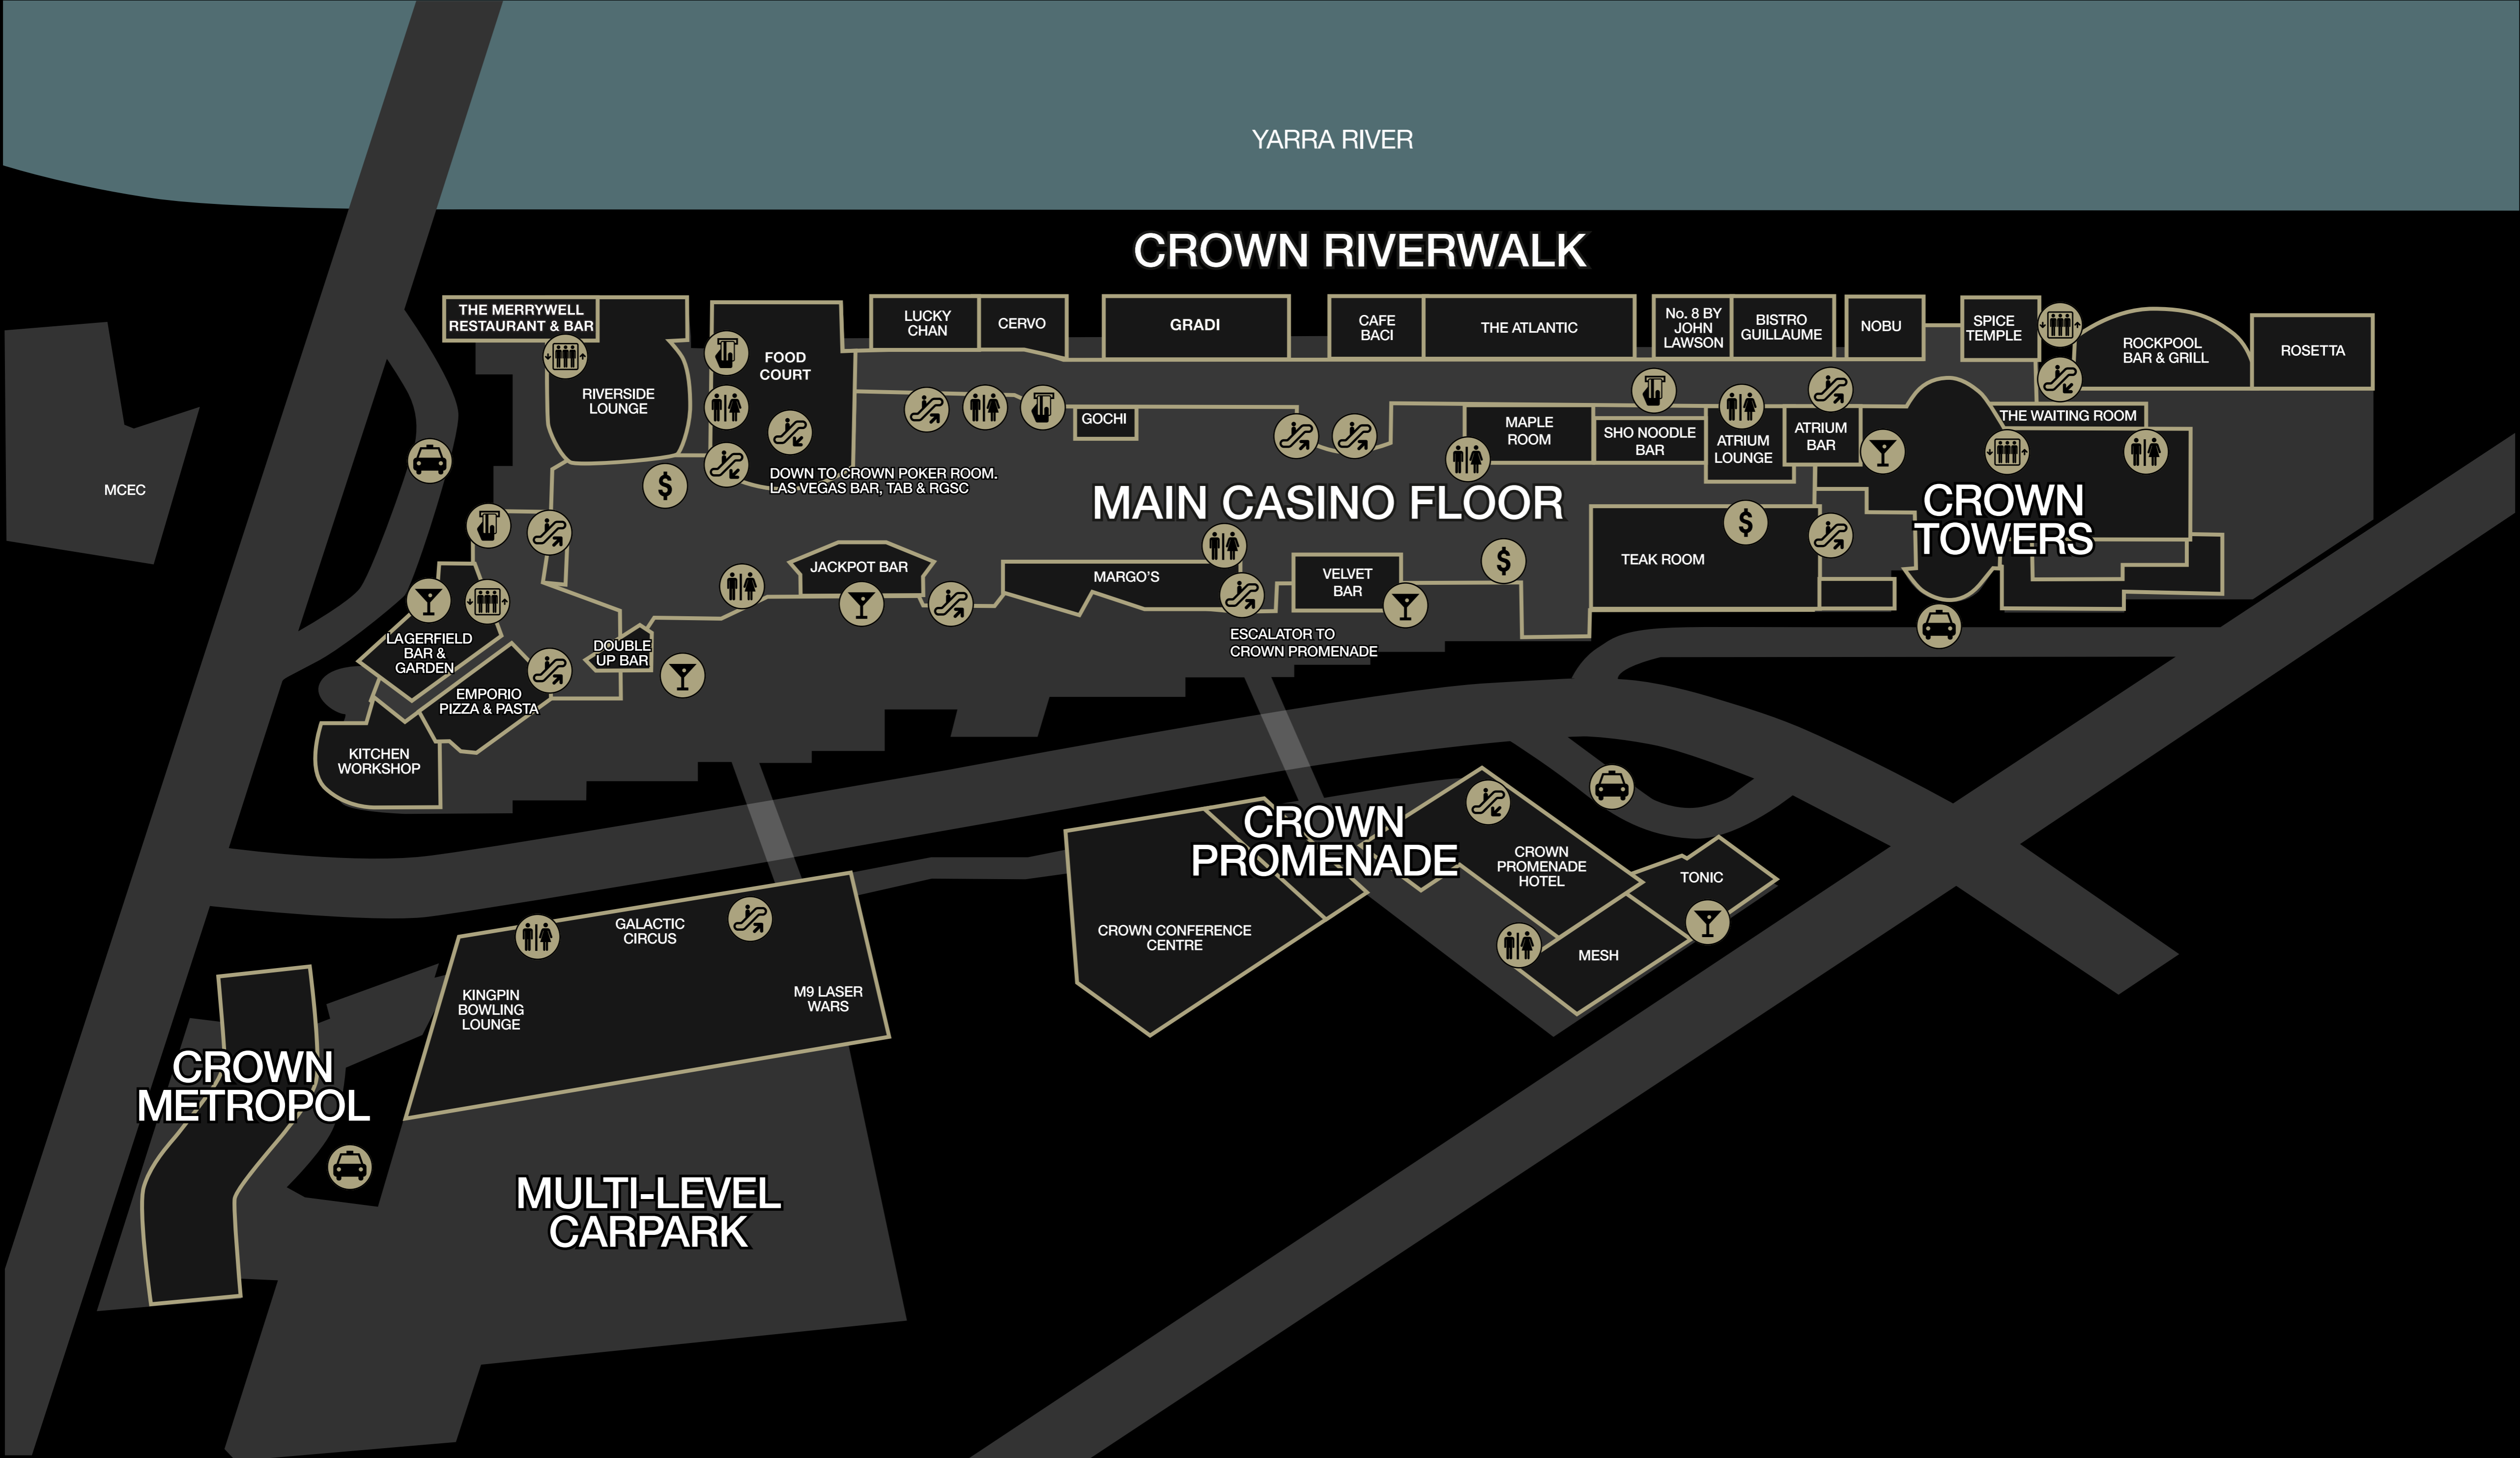

ESCALATOR TO CROWN PROMENADE

CROWN PROMENADE

CROWN PROMENADE HOTEL TONIC MESH CROWN CONFERENCE CENTRE

CROWN METROPOL

MULTI-LEVEL CARPARK

KINGPIN BOWLING LOUNGE GALACTIC CIRCUS M9 LASER WARS

MCEC

YARRA RIVER

MCEC

THE MERRYWELL RESTAURANT & BAR

LUMIA BAR

GROOVE LIVE BAR & TERRACE

LEVEL 1 CASINO

CASINO
TIA TO

RIVER ROOMS

GARDEN ROOM

LEVEL 3 NIGHTCLUBS

ESCALATOR TO
LEVEL 1 CASINO

STUDIO 3

THE FAT
DUCK

**CROWN
TOWERS**

CROWN SPA

KOKO

CRYSTAL
CLUB

CLUB 23

MCEC

**MULTI-LEVEL
CARPARK**