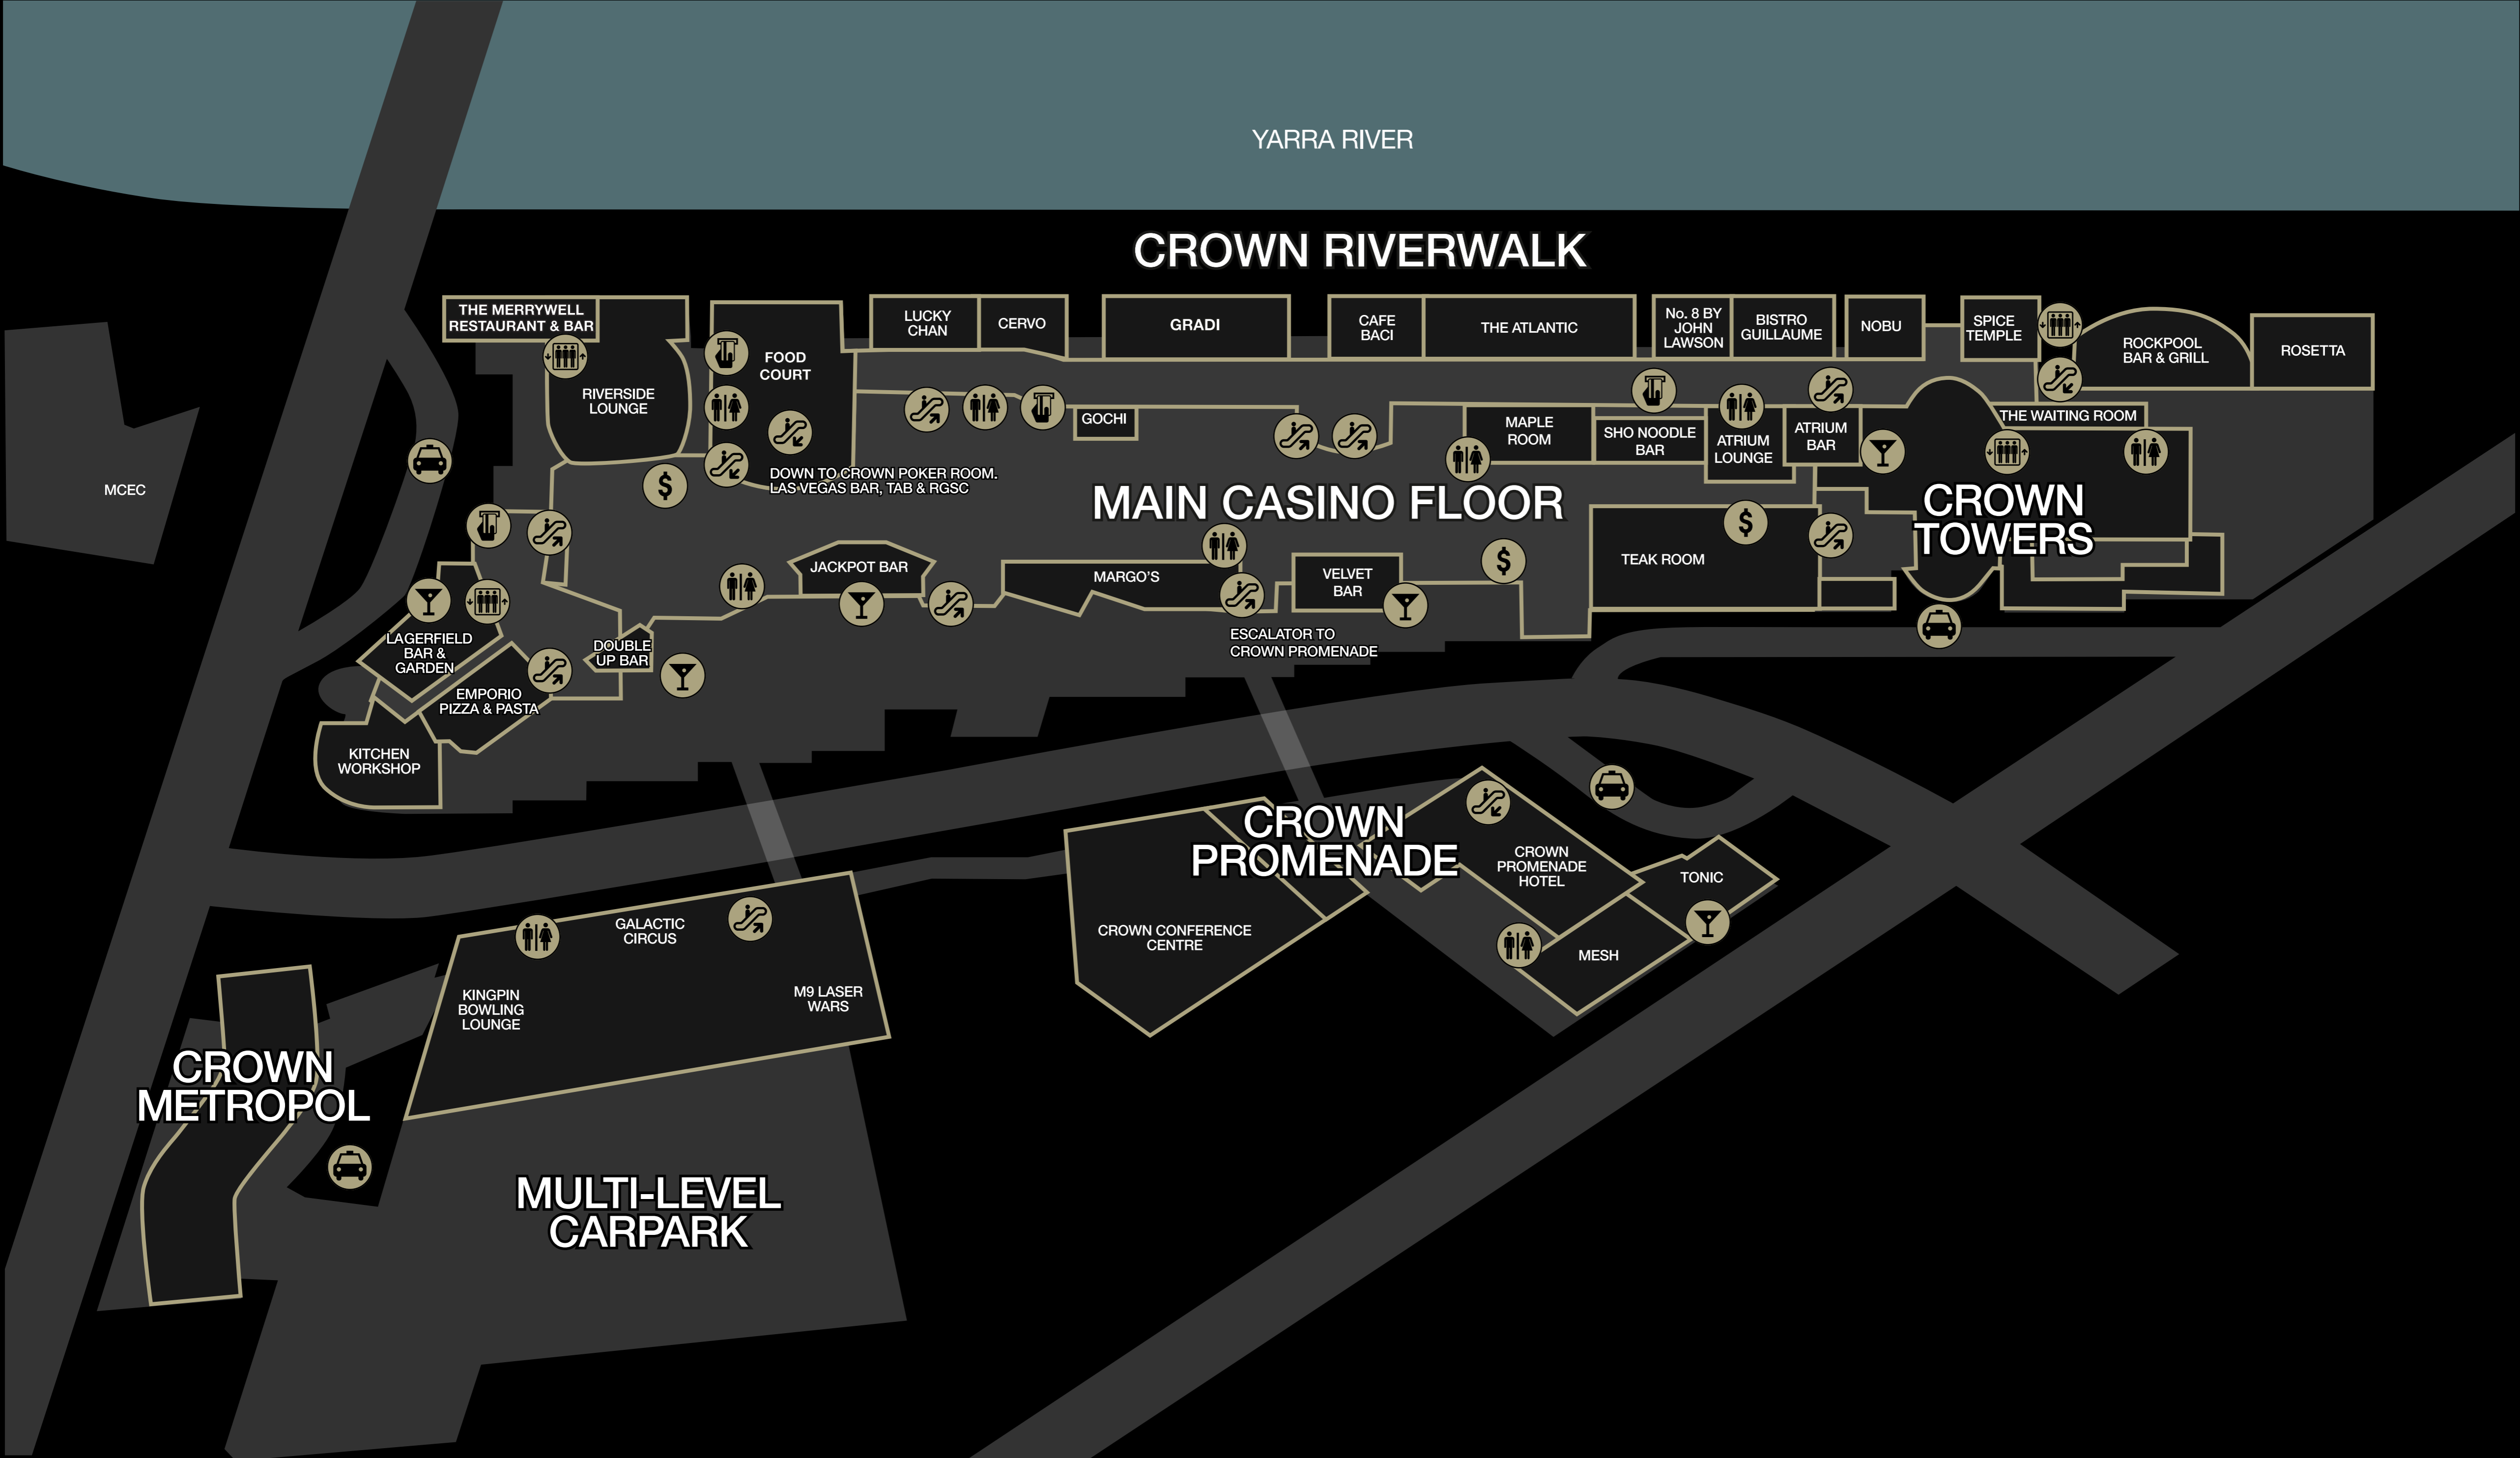

LAGERFIELD BAR & GARDEN EMPORIO PIZZA & PASTA KITCHEN WORKSHOP DOUBLE UP BAR

CROWN PROMENADE

CROWN PROMENADE HOTEL TONIC MESH CROWN CONFERENCE CENTRE

CROWN METROPOL

MULTI-LEVEL CARPARK

KINGPIN BOWLING LOUNGE GALACTIC CIRCUS M9 LASER WARS

MCEC

YARRA RIVER

MCEC

THE MERRYWELL RESTAURANT & BAR

LUMIA BAR

GROOVE LIVE BAR & TERRACE

LEVEL 1 CASINO

CASINO
TIA TO

RIVER ROOMS

GARDEN ROOM

CONSERVATORY

SILKS

CROWN TOWERS

MAHOGANY ROOM

CROWN TOWERS HOTEL ELEVATORS

ESCALATOR TO CLARENDON

MAN TONG KITCHEN

JIMBO & REX

ESCALATOR UP TO L3 THE PALMS AT CROWN, FUSION, CO., STUDIO 3

DEGANI

ESCALATOR TO CLARENDON

TICKETEK BOX OFFICE

ESCALATOR TO FOOD COURT/ RIVERWALK

COTTA RESTAURANT