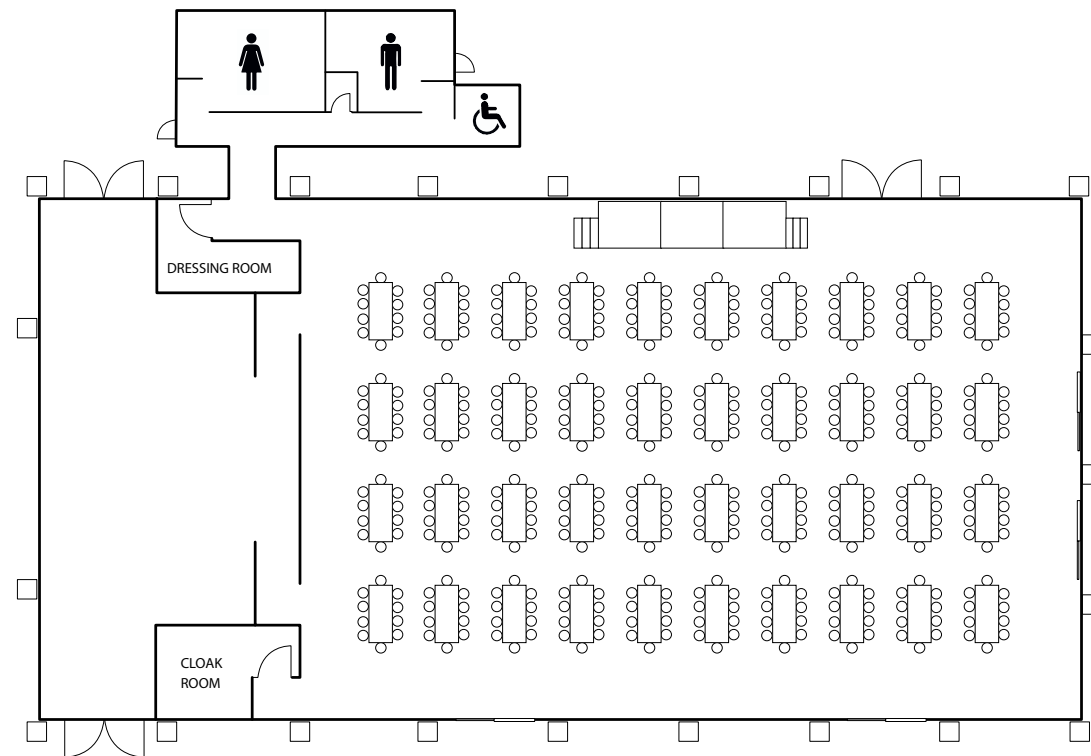

Crown Aviary

Beneath the Melbourne sky with views towards the glittering lights of the city, the Crown Aviary is a truly memorable and photogenic setting for an outdoor event with a difference.

Located on the level 3 rooftop at Crown Towers, the event space is fully heated and air conditioned with custom-built bathroom facilities to provide the utmost comfort and convenience. The landscaped outdoor decking area is perfect for pre-drinks as guests take in the mesmerising city backdrop and flame towers as they light up.

Suitable for up to 550 guests in a cocktail setting or up to 400 seated, the Crown Aviary is an exceptional destination for all kinds of events, complete with Crown's legendary service and impeccable food and beverage options.

Encore Event Technologies

Encore Event Technologies is a leading audio visual provider and Crown Melbourne's in house audio visual partner. Encore Event Technologies will assist in the delivery of technical production, lighting, event design and styling ensuring a stress free, seamless and highly successful event or meeting.

Contact

8 Whiteman St Southbank
Victoria 3006 Australia
Phone: +61 3 9292 6222
Email: event_sales@crownmelbourne.com.au
crowneventsandconferences.com.au

CROWN
AVIARY

Floorplan

Banquet – 400
Cocktail – 550
Dinner Dance – 336
Wedding – 300
Theatre – 550
Cabaret – 320

Please note additional costs will occur for seated capacities exceeding 300