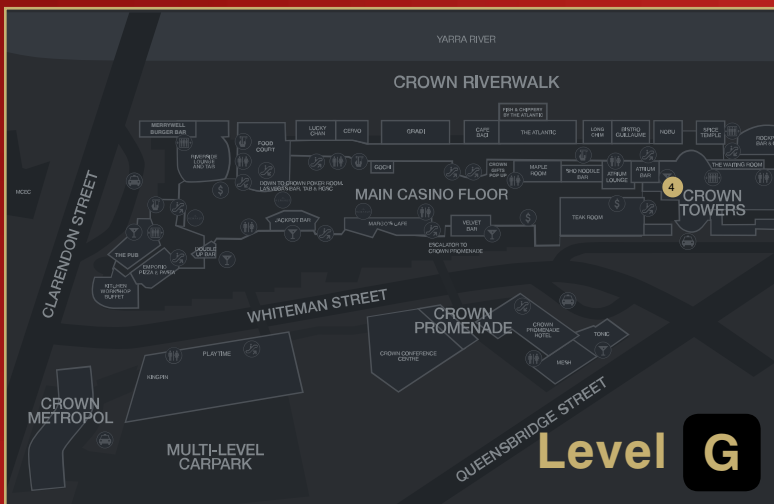

ArtVo

LOCATIONS

AT CROWN

LEVEL 1 RETAIL:

- 1 2 x back to back Sunglass Hut (as per last year)
- 2 1 x outside Forever New (as per last year)
- 3 1 x opposite Mr Hive against retail space hoarding

ATRIUM:

- 4 1 x against marble pillar (as per last year)

MOBILE APP

CROWNMELOURNE

CROWNRESORTS

#ARTVOCROWN

#CROWNMELOURNE