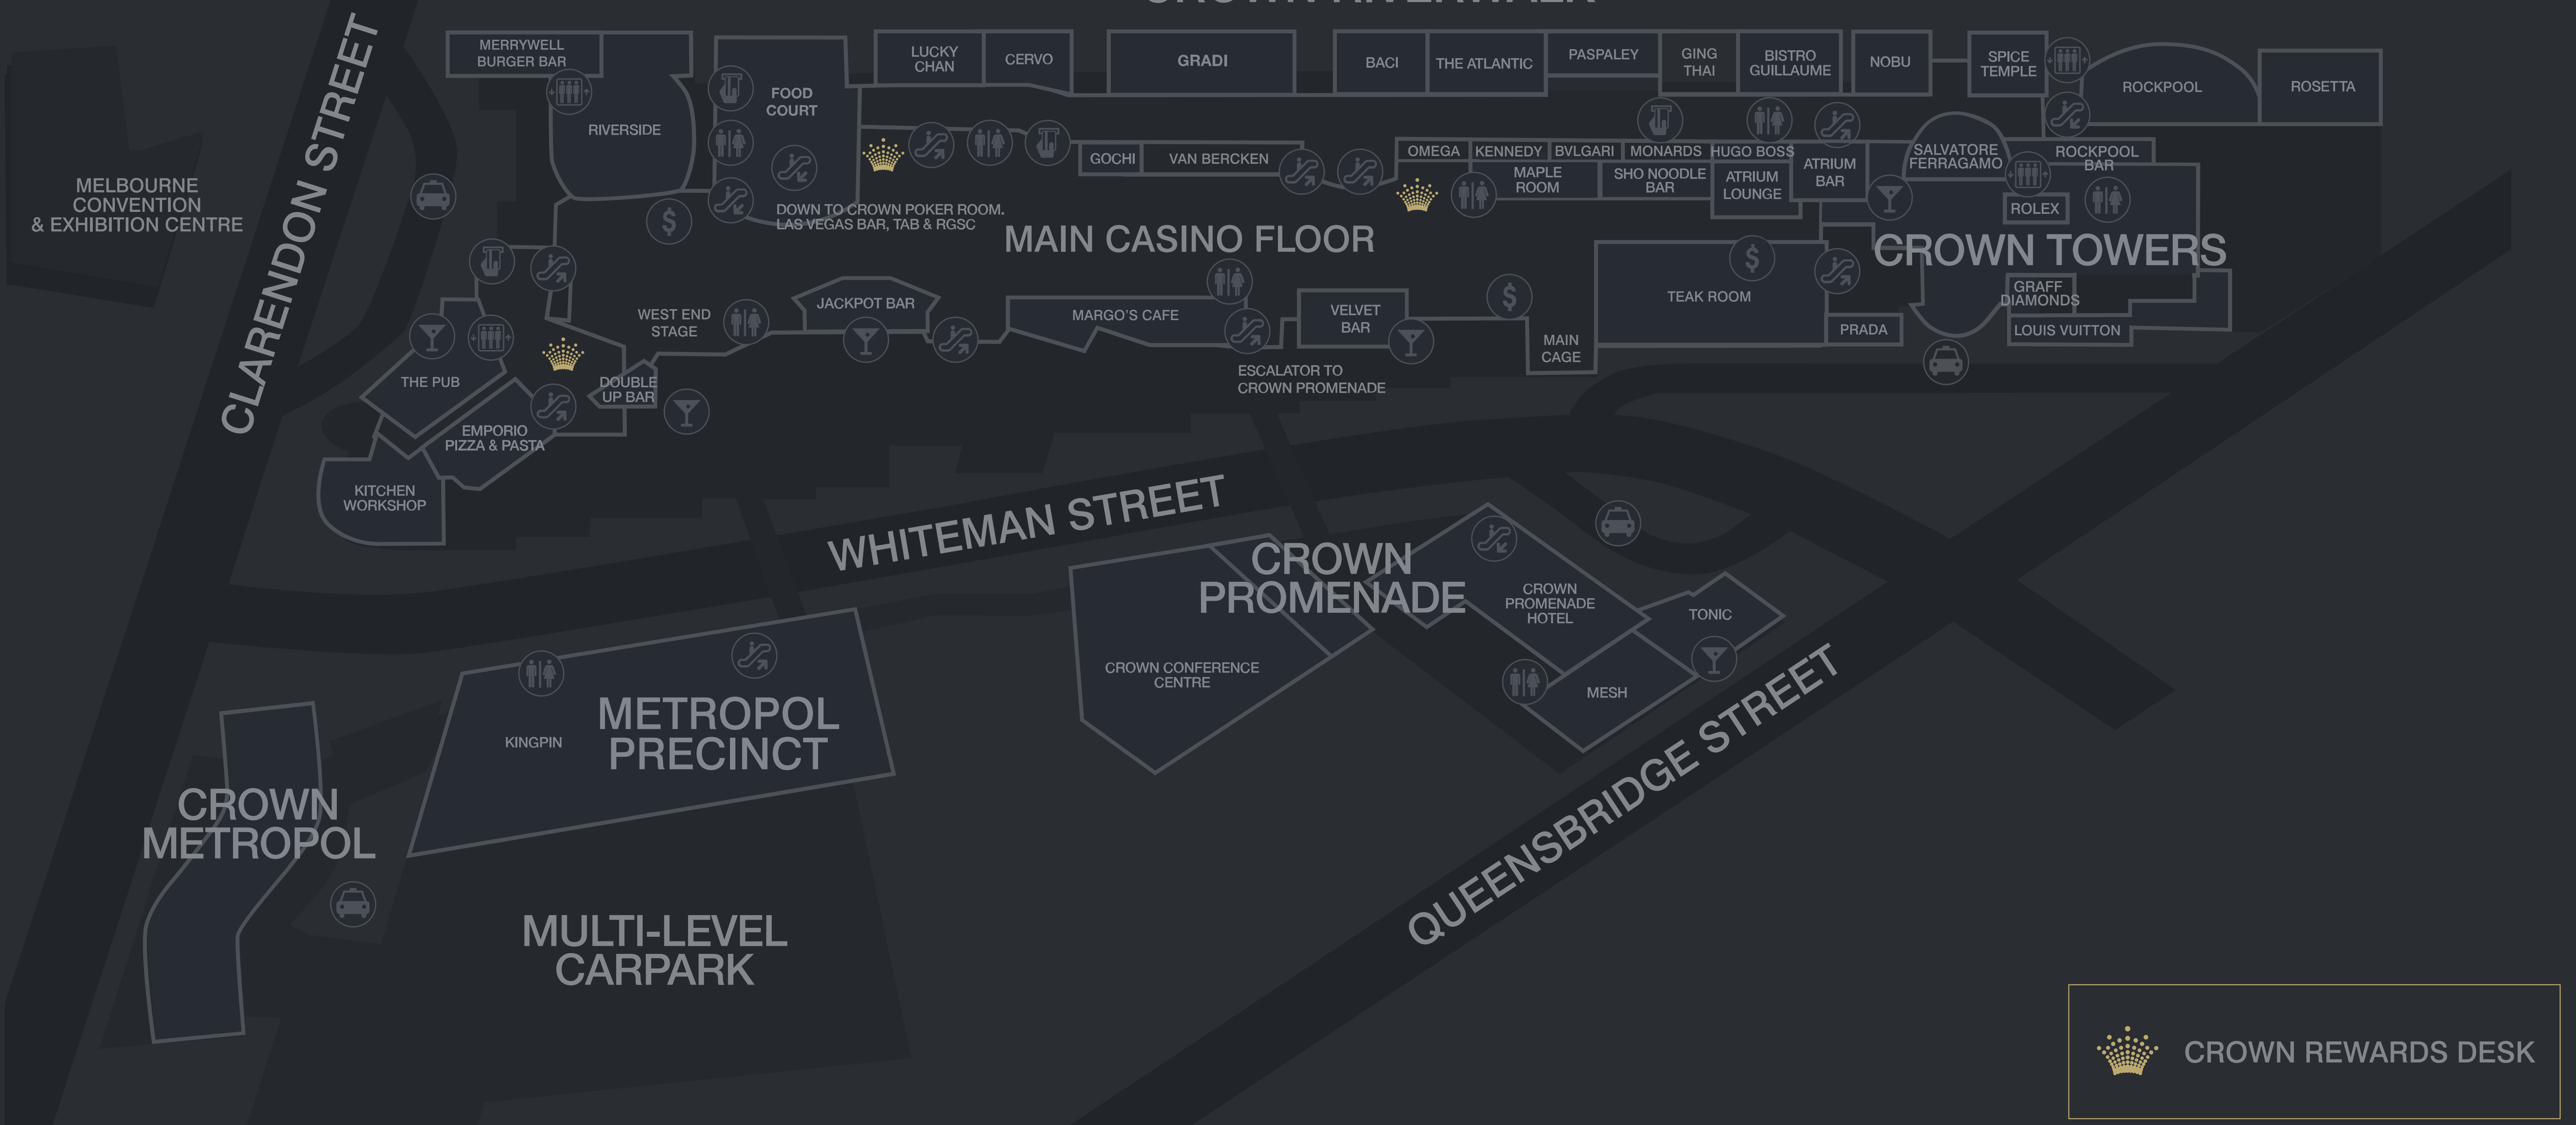

# LEVEL G

YARRA RIVER

## CROWN RIVERWALK

 CROWN REWARDS DESK